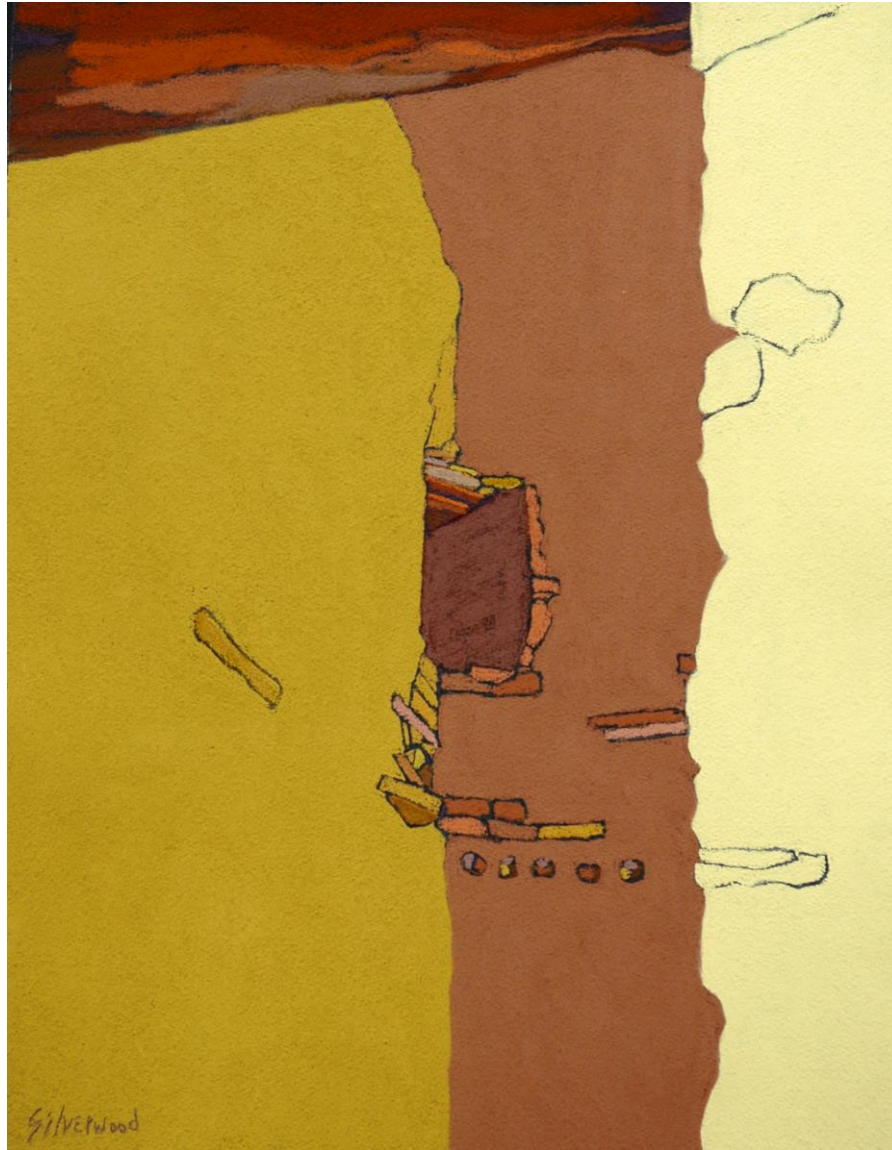

# Ventana Fine Art

400 Canyon Road, Santa Fe, New Mexico 87501  
(505) 983-8815 (800) 746-8815  
[www.ventanafineart.com](http://www.ventanafineart.com)

**Mary Silverwood**  
**Desert Fragments No. 14 ed of 65 24" x 20"**  
**Item #18919 Giclee Framed \$1,200**