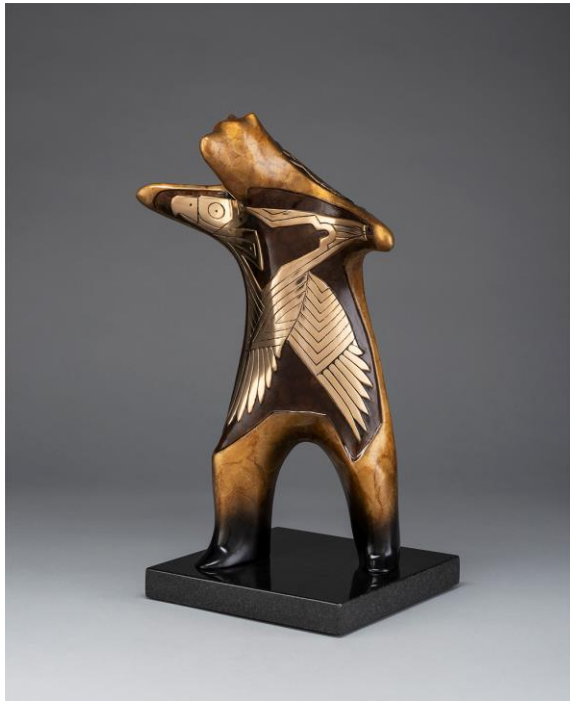

Ventana Fine Art

400 Canyon Road, Santa Fe, New Mexico 87501
(505) 983-8815 (800) 746-8815
www.ventanafineart.com

Rebecca Tobey
Prometheus ed of 75 18" x 9" x 9"
Item #20029 Bronze \$5,500